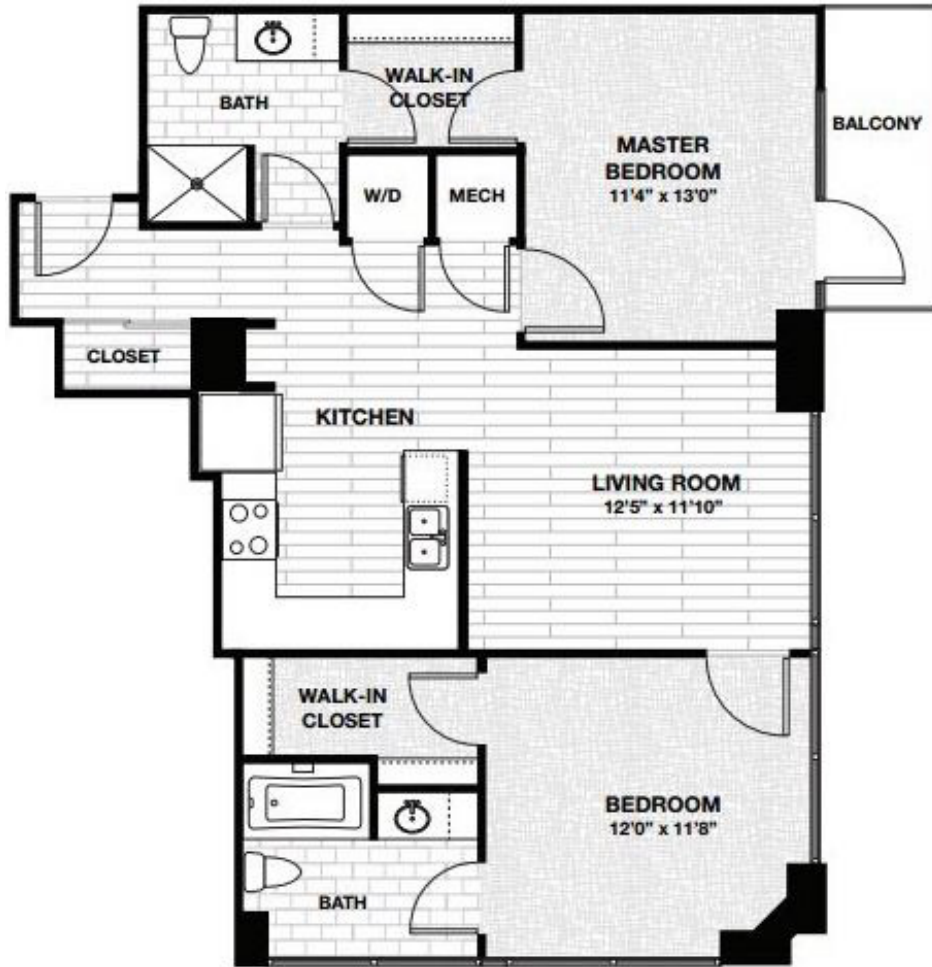

B1

2 BED / 2 BATH / SOUTH

991
SQ. FT.

	1625 Main Street Houston, TX 77002
	www.skyhousedowntown.com

*Floor plans are artist's rendering. All dimensions are approximate. Actual product and specifications may vary in dimension or detail. Not all features are available in every apartment. Prices and availability are subject to change. Please see a representative for details.